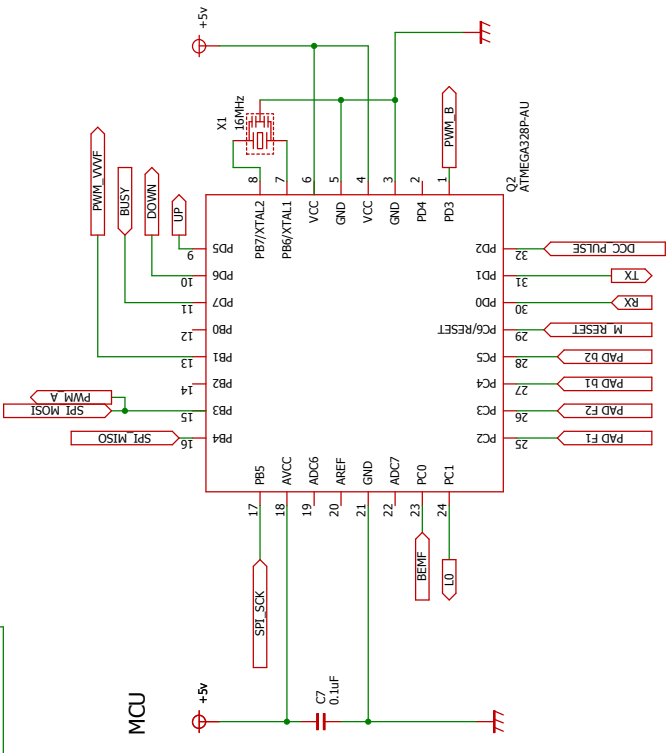

ICSP

Back EMF

Regulator

Motor Driver

MCU

MP3 decoder

AMP CLASS D

MemoryCard SLOT