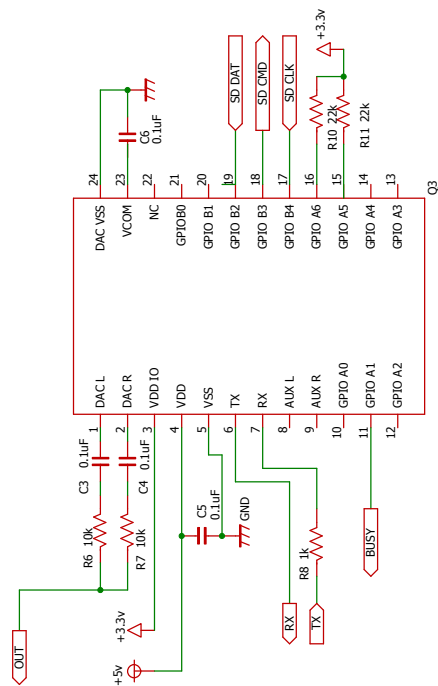

ICSP

Back EMF

Regulator

Motor Driver

MCU

MP3 decoder

AMP CLASS D

MemoryCard SLOT